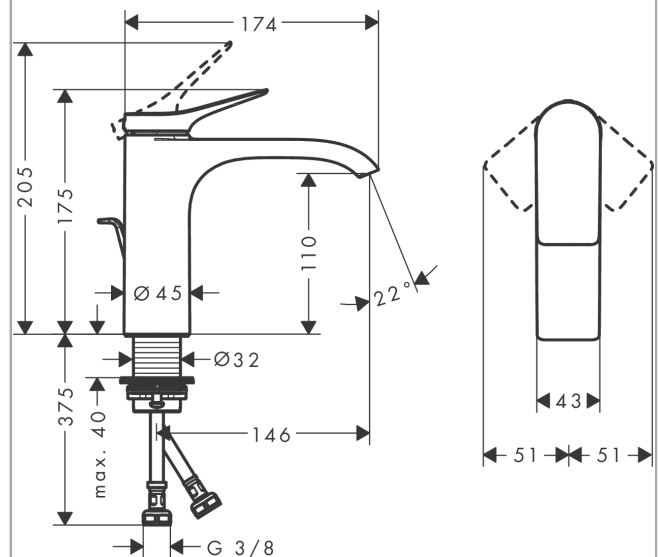

Vivenis

Single lever basin mixer 110 with pop-up waste set

Surfaces: **Matt White** Article Number: **75020700**

Description

product features

- consists of: single lever basin mixer, waste set
- ComfortZone 110
- projection: 146 mm
- spout height: 110 mm
- spray type: WaterfallStream
- maximum flow rate at 3 bar: 5 l/min
- ceramic cartridge
- temperature limitation adjustable
- suitable for continuous flow water heaters
- pop-up waste set G 1¼
- material waste set: metal
- connection type: G ¾ connections
- connection dimension: DN15

Technology

Design awards

reddot winner 2021

Certificates

Product image

Scale drawing

Vivenis

Single lever basin mixer 110 with pop-up waste set

Surfaces: **Matt White** Article Number: **75020700**

Flowchart

Vivenis

Single lever basin mixer 110 with pop-up waste set

Surfaces: **Matt White** Article Number: **75020700**

Exploded Drawing

Year of production: >06/21

Vivenis**Single lever basin mixer 110 with pop-up waste set**Surfaces: **Matt White** Article Number: **75020700****Spare part list**

Year of production: >06/21

Pos.	Description	Article Number	Price	PU
1	handle	94277700	€ 85,68	1
2	screw cover	93735700	€ 8,45	1
3	escutcheon	94027700	€ 33,56	1
4	nut	93995000	€ 22,37	1
5	O-ring 35x1,5	92114000	€ 5,24	1
6	cartridge, assy	93897000	€ 70,57	1
7	seal	95008000	€ 8,45	1
8	O-ring 35x2	92604000	€ 5,24	1
9	adapter for cartridge	98750000	€ 11,31	1
10	O-Ring 30x2	98186000	€ 3,21	1
11	spray former	94275000	€ 35,94	1
12	connection hose 450 mm M8x0,75 G3/8	97206000	€ 28,20	1
13	O-ring 6,6x1,6	93019000	€ 3,21	1
14	flat seal	98749000	€ 5,24	1
15	fixing set (Ø 32)	13961000	€ 22,37	1
16	lever collar	97548000	€ 3,21	1
17	pull rod	96657000	€ 11,31	1
a	pop up waste	94139700	€ 150,65	1
b	fixation extension 35 mm	13898000	€ 70,57	1