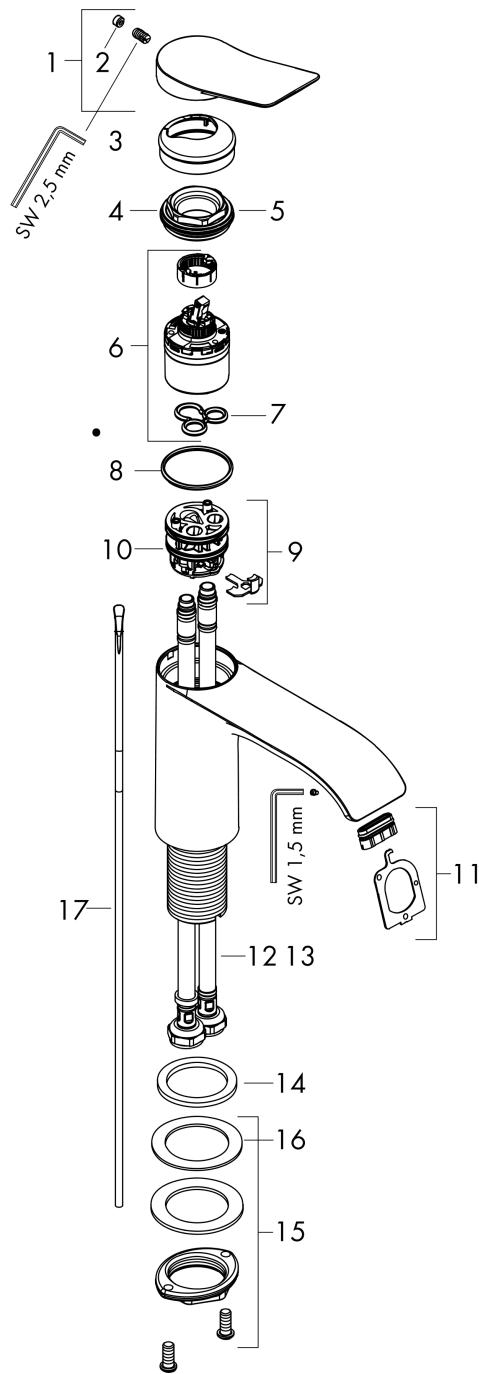

Vivenis

Single lever basin mixer 110 with pop-up waste set

Surfaces: **Matt White** Article Number: **75020700**

Description

product features

- consists of: single lever basin mixer, waste set
- ComfortZone 110
- projection: 146 mm
- spout height: 110 mm
- spray type: WaterfallStream
- maximum flow rate at 3 bar: 5 l/min
- ceramic cartridge
- temperature limitation adjustable
- suitable for continuous flow water heaters
- pop-up waste set G 1¼
- material waste set: metal
- connection type: G ¾ connections
- connection dimension: DN15

Surfaces: **Matt White** Article Number: **75020700**

Flowchart

Vivenis

Single lever basin mixer 110 with pop-up waste set

Surfaces: **Matt White** Article Number: **75020700**

Exploded Drawing

Year of production: >06/21

Vivenis**Single lever basin mixer 110 with pop-up waste set**Surfaces: **Matt White** Article Number: **75020700****Spare part list**

Year of production: >06/21

Pos.	Description	Article Number	Price	PU
1	handle	94277700	€ 85,68	1
2	screw cover	93735700	€ 8,45	1
3	escutcheon	94027700	€ 33,56	1
4	nut	93995000	€ 22,37	1
5	O-ring 35x1,5	92114000	€ 5,24	1
6	cartridge, assy	93897000	€ 70,57	1
7	seal	95008000	€ 8,45	1
8	O-ring 35x2	92604000	€ 5,24	1
9	adapter for cartridge	98750000	€ 11,31	1
10	O-Ring 30x2	98186000	€ 3,21	1
11	spray former	94275000	€ 35,94	1
12	connection hose 450 mm M8x0,75 G3/8	97206000	€ 28,20	1
13	O-ring 6,6x1,6	93019000	€ 3,21	1
14	flat seal	98749000	€ 5,24	1
15	fixing set (Ø 32)	13961000	€ 22,37	1
16	lever collar	97548000	€ 3,21	1
17	pull rod	96657000	€ 11,31	1
a	pop up waste	94139700	€ 150,65	1
b	fixation extension 35 mm	13898000	€ 70,57	1